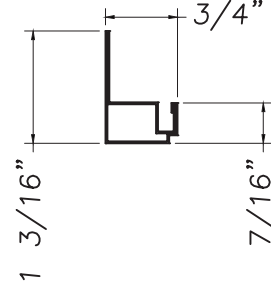

Used on the following window series:
E600 Push Out (w/wicket) Awning
E600 Push Out (w/wicket) Casement
H600 Push Out (w/wicket) Awning
H600 Push Out (w/wicket) Casement

Our products are tested to the standards of and certified by the American Architectural Manufacturer's Association, the National Fenestration Rating Council and the Window & Door Manufacturers Association.

QUAKER
COMMERCIAL WINDOWS AND DOORS