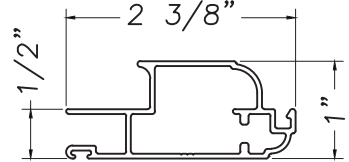

M21105

Used on the following door series:
E300n Sliding Door
E500n Sliding Door
M300 Sliding Door
M600 Sliding Door
Manchester Sliding Door
Crusader Sliding Door
AdvantEdge Sliding Door

Our products are tested to the standards of and certified by the American Architectural Manufacturer's Association, the National Fenestration Rating Council and the Window & Door Manufacturers Association.

QUAKER
COMMERCIAL WINDOWS AND DOORS