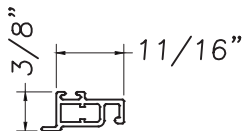

Used on the following window series:

Brighton Double Hung	H503 Single Hung
Brighton Single Hung	K200 Single Hung
E200 Single Hung	K200 Slider
H300 Single Hung	T300 Single Hung
H500 Single Hung	T500 Single Hung

Used on the following window series:

Brighton Awning	H600 Roto Awning
Brighton Casement	H600 Roto Casement
E600 Roto Awning	Manchester Awning
E600 Roto Casement	Manchester Casement

Used on the following window series:

Brighton Awning	H600 Roto Awning
Brighton Casement	H600 Roto Casement
E600 Roto Awning	Manchester Awning
E600 Roto Casement	Manchester Casement

Used on the following window series:

- E600 Push Out (w/hinged) Awning
- E600 Push Out (w/hinged) Casement
- H600 Push Out (w/hinged) Awning
- H600 Push Out (w/hinged) Casement

Used on the following window series:

- E600 Push Out (w/hinged) Awning
- E600 Push Out (w/hinged) Casement
- H600 Push Out (w/hinged) Awning
- H600 Push Out (w/hinged) Casement

Used on the following window series:
E600 Hopper

M9892

Used on the following window series:
S200 Storm Window

Used on the following window series:
S200 Storm Window

Used on the following window series:
S200 Storm Window