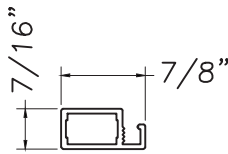

Used on the following window series:

Brighton Double Hung	H503 Single Hung
Brighton Single Hung	K200 Single Hung
E200 Single Hung	K200 Slider
H300 Single Hung	T300 Single Hung
H500 Single Hung	T500 Single Hung

Used on the following window series:

Brighton Awning	H600 Roto Awning
Brighton Casement	H600 Roto Casement
E600 Roto Awning	Manchester Awning
E600 Roto Casement	Manchester Casement

Used on the following window series:

Brighton Awning	H600 Roto Awning
Brighton Casement	H600 Roto Casement
E600 Roto Awning	Manchester Awning
E600 Roto Casement	Manchester Casement

M20865

Used on the following window series:

- E600 Push Out (w/hinged) Awning
- E600 Push Out (w/hinged) Casement
- H600 Push Out (w/hinged) Awning
- H600 Push Out (w/hinged) Casement

Used on the following window series:

- E600 Push Out (w/hinged) Awning
- E600 Push Out (w/hinged) Casement
- H600 Push Out (w/hinged) Awning
- H600 Push Out (w/hinged) Casement

Used on the following window series:
E600 Hopper

Used on the following window series:
S200 Storm Window

Used on the following window series:
S200 Storm Window

Used on the following window series:
S200 Storm Window