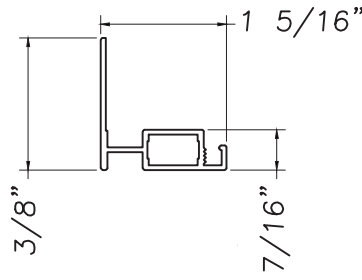

M20867

Used on the following window series:

- E600 Push Out (w/hinged) Awning
- E600 Push Out (w/hinged) Casement
- H600 Push Out (w/hinged) Awning
- H600 Push Out (w/hinged) Casement