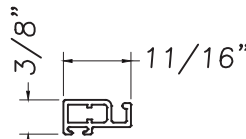

Used on the following window series:
S200 Storm Window

M9891H