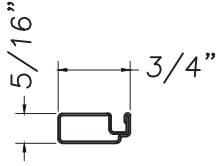

**SCREEN  
ROLL FORM FRAME RAILS  
(FOR WINDOWS)**

5634M

**PT# 5634M**

Used on the following window series:  
Manchester Double Hung  
Manchester Single Hung

N5634M

**PT# N5634M**

Used on the following window series:  
Manchester Double Hung  
Manchester Single Hung