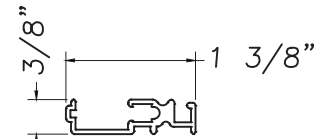

Used on the following window series:
S200 Storm Window

M9897H

Used on the following window series:
S200 Storm Window