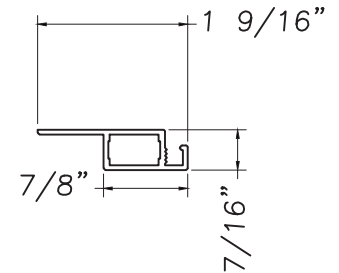

M20866

Used on the following window series:
E600 Hopper

Used on the following window series:
S200 Storm Window

Used on the following window series:
S200 Storm Window