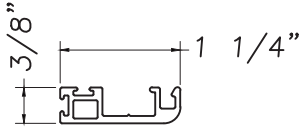

M21244

Used on the following window series:

- |                      |                  |
|----------------------|------------------|
| Brighton Double Hung | H503 Single Hung |
| Brighton Single Hung | K200 Single Hung |
| E200 Single Hung     | K200 Slider      |
| H300 Single Hung     | T300 Single Hung |
| H500 Single Hung     | T500 Single Hung |