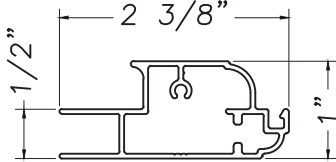

QUAKER
COMMERCIAL WINDOWS AND DOORS

**SCREEN
EXTRUDED FRAME RAILS
(FOR PATIO DOORS)**

M21103

Used on the following door series:
E300n Sliding Door
E500n Sliding Door
M300 Sliding Door
M600 Sliding Door
Manchester Sliding Door
Crusader Sliding Door
AdvantEdge Sliding Door