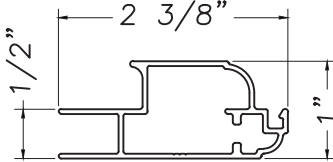

M21104

Used on the following door series:
E300n Sliding Door
E500n Sliding Door
M300 Sliding Door
M600 Sliding Door
Manchester Sliding Door
Crusader Sliding Door
AdvantEdge Sliding Door