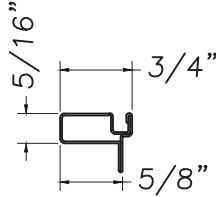

**SCREEN  
ROLL FORM FRAME RAILS  
(FOR WINDOWS)**

5634M

**PT# 5634M**

Used on the following window series:  
Manchester Double Hung  
Manchester Single Hung

N5634M

**PT# N5634M**

Used on the following window series:  
Manchester Double Hung  
Manchester Single Hung